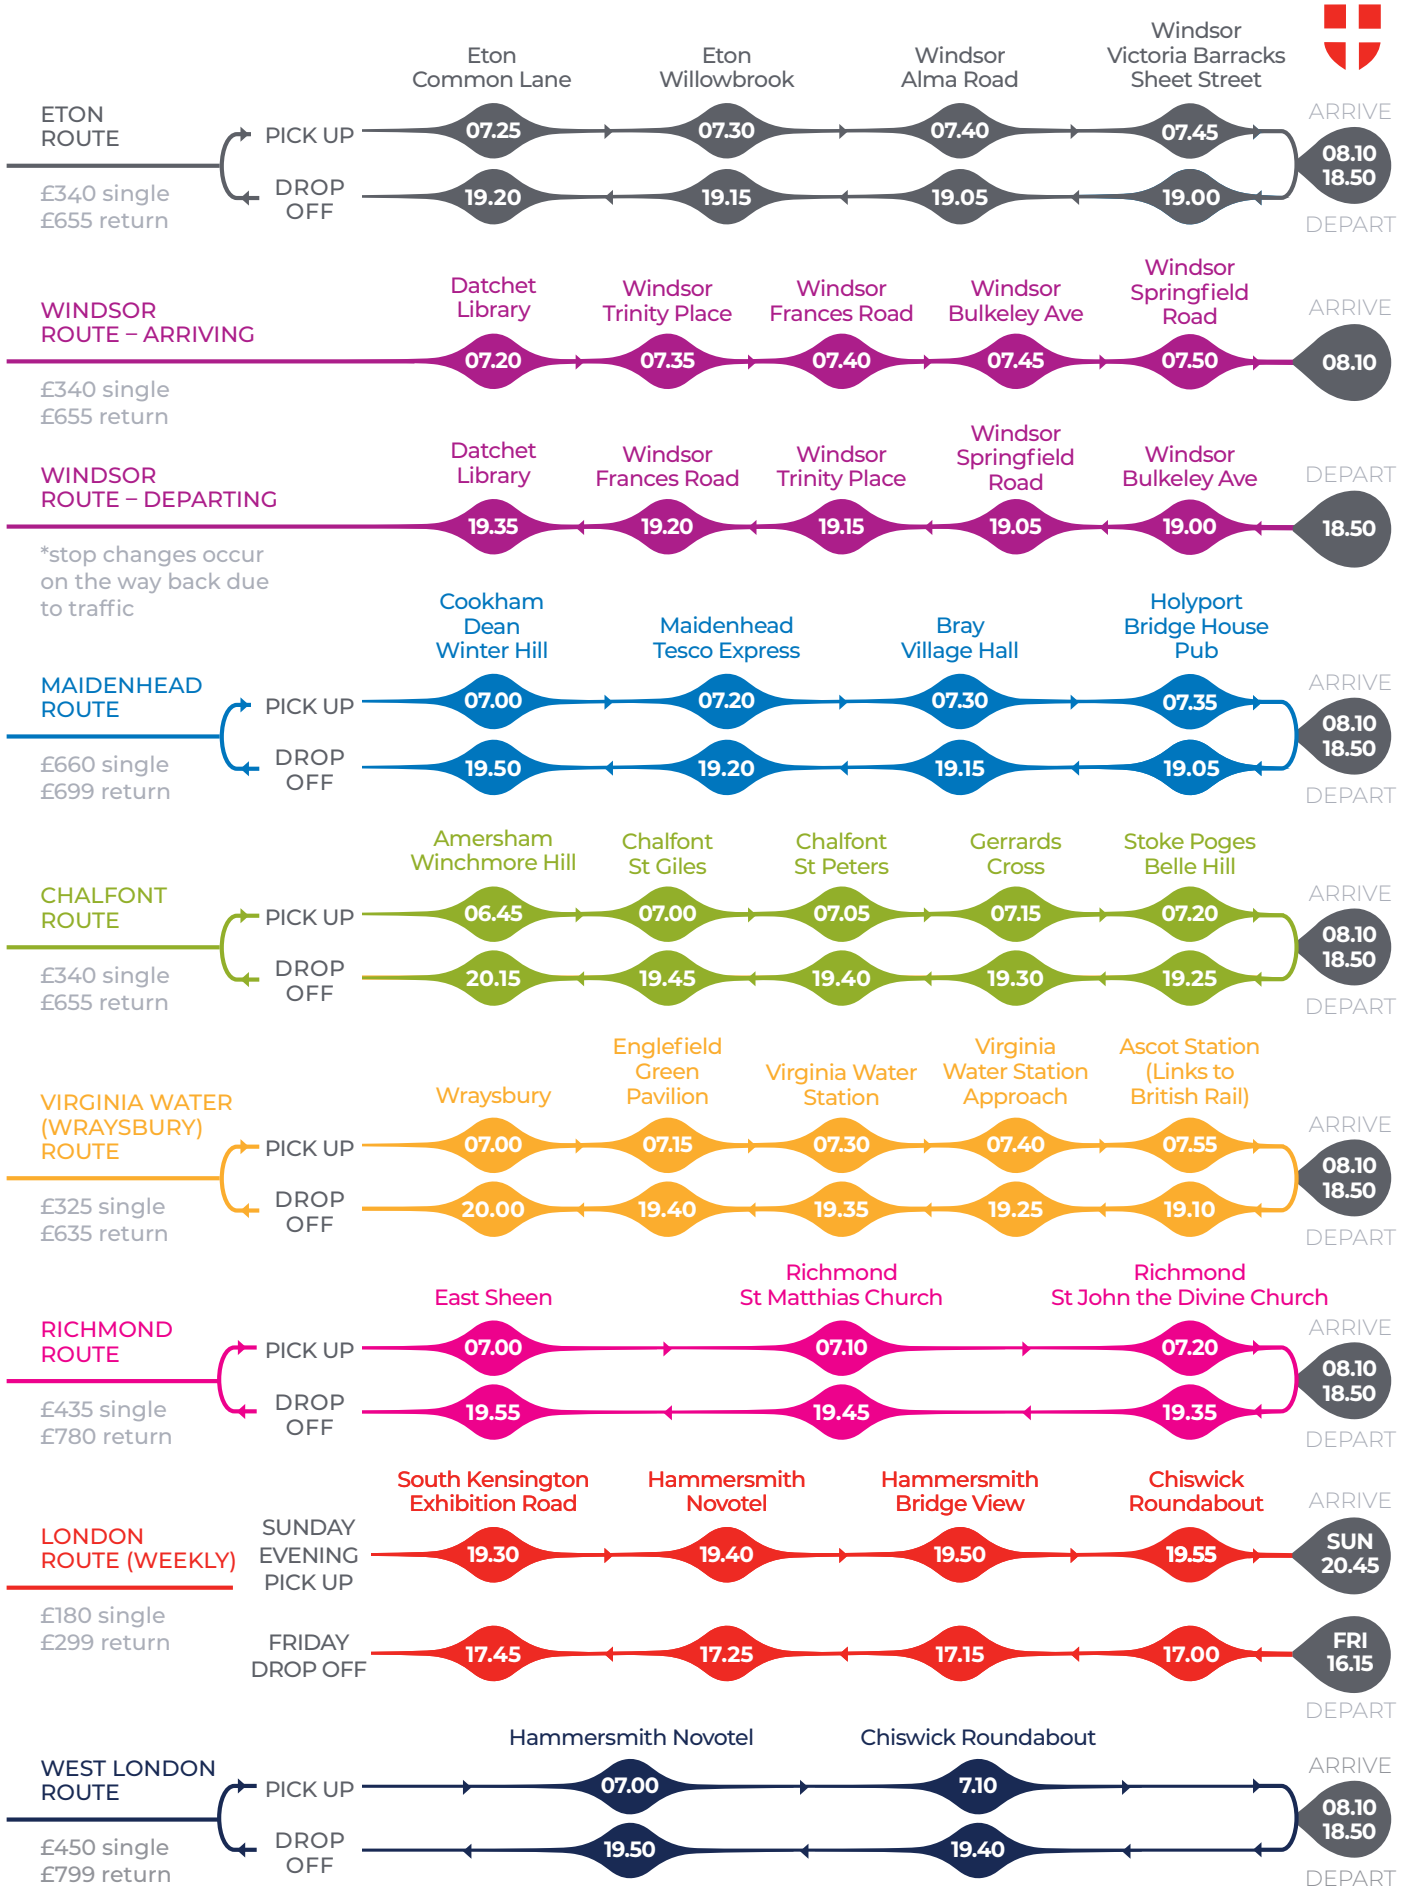

Local and London Private Bus Routes

Occasional use per journey £16.99 - £23.00 (subject to route) where space allows. London transport ad hoc (per journey) £26.50. Costs are per person per term. Please note timings are approximate and subject to traffic. We are always happy to discuss alternative or additional routes with parents who would like their daughter to travel to school by bus. *Bus times and stops may change during the academic year based on pupil demand.